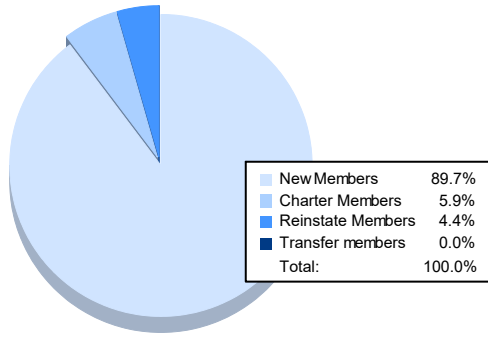

Year	New Clubs	Dropped Clubs	Gain/ Loss Clubs	New Members	Charter Members	Reinstate Members	Transfer Members	Total Member Added	Total Members Dropped	Gain/ Loss Members
2016-2017	0	1	-1	218	1	2	1	222	161	61
2017-2018	2	3	-1	131	50	4	1	186	225	-39
2018-2019	0	1	-1	111	0	3	3	117	179	-62
2019-2020	0	1	-1	97	7	1	15	120	185	-65
2020-2021	0	5	-5	61	4	3	0	68	164	-96
<b>Average</b>	<b>0</b>	<b>2</b>	<b>-2</b>	<b>124</b>	<b>12</b>	<b>3</b>	<b>4</b>	<b>143</b>	<b>183</b>	<b>-40</b>

### Membership Composition June 2021 Cumulative