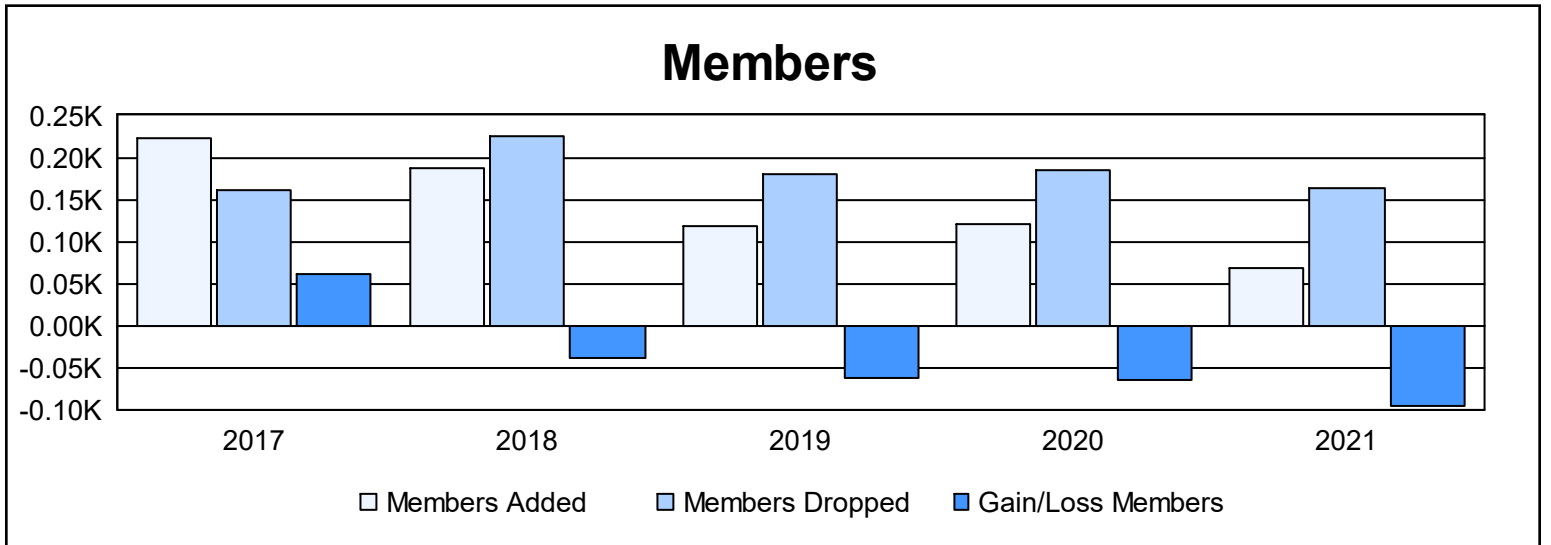

Year	New Clubs	Dropped Clubs	Gain/ Loss Clubs	New Members	Charter Members	Reinstate Members	Transfer Members	Total Member Added	Total Members Dropped	Gain/ Loss Members
2016-2017	0	1	-1	218	1	2	1	222	161	61
2017-2018	2	3	-1	131	50	4	1	186	225	-39
2018-2019	0	1	-1	111	0	3	3	117	179	-62
2019-2020	0	1	-1	97	7	1	15	120	185	-65
2020-2021	0	5	-5	61	4	3	0	68	164	-96
<b>Average</b>	<b>0</b>	<b>2</b>	<b>-2</b>	<b>124</b>	<b>12</b>	<b>3</b>	<b>4</b>	<b>143</b>	<b>183</b>	<b>-40</b>

### Membership Composition June 2021 Cumulative