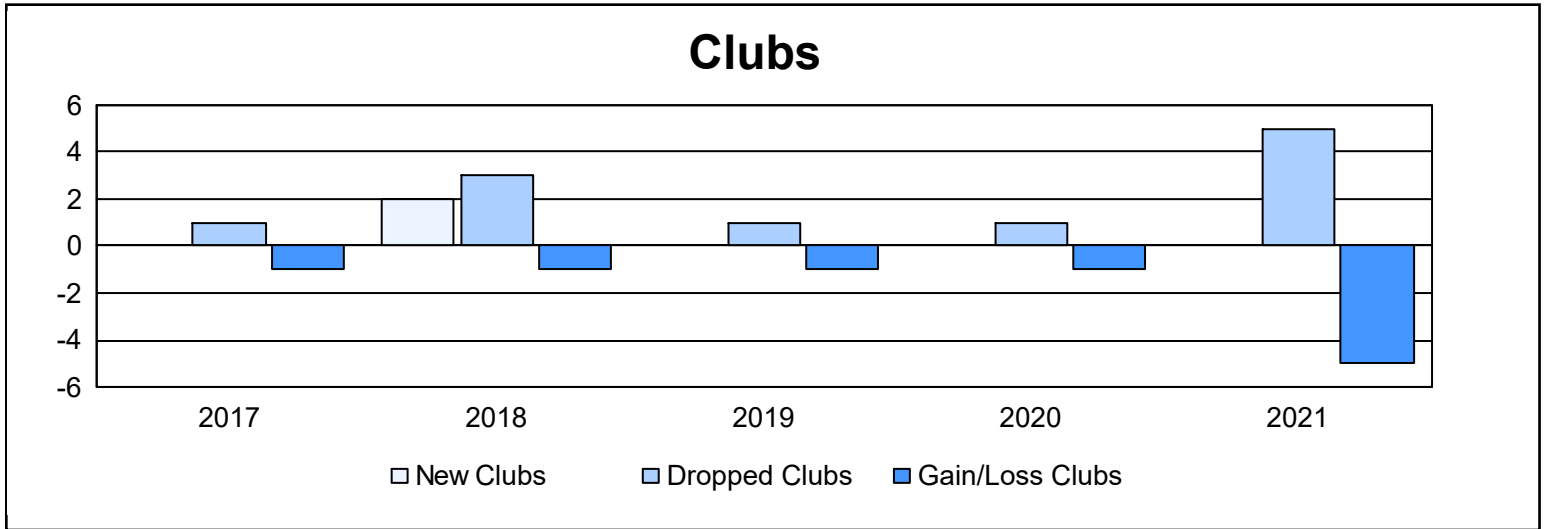

Year	New Clubs	Dropped Clubs	Gain/ Loss Clubs	New Members	Charter Members	Reinstate Members	Transfer Members	Total Member Added	Total Members Dropped	Gain/ Loss Members
2016-2017	0	1	-1	218	1	2	1	222	161	61
2017-2018	2	3	-1	131	50	4	1	186	225	-39
2018-2019	0	1	-1	111	0	3	3	117	179	-62
2019-2020	0	1	-1	97	7	1	15	120	185	-65
2020-2021	0	5	-5	61	4	3	0	68	164	-96
<b>Average</b>	<b>0</b>	<b>2</b>	<b>-2</b>	<b>124</b>	<b>12</b>	<b>3</b>	<b>4</b>	<b>143</b>	<b>183</b>	<b>-40</b>

### Membership Composition June 2021 Cumulative